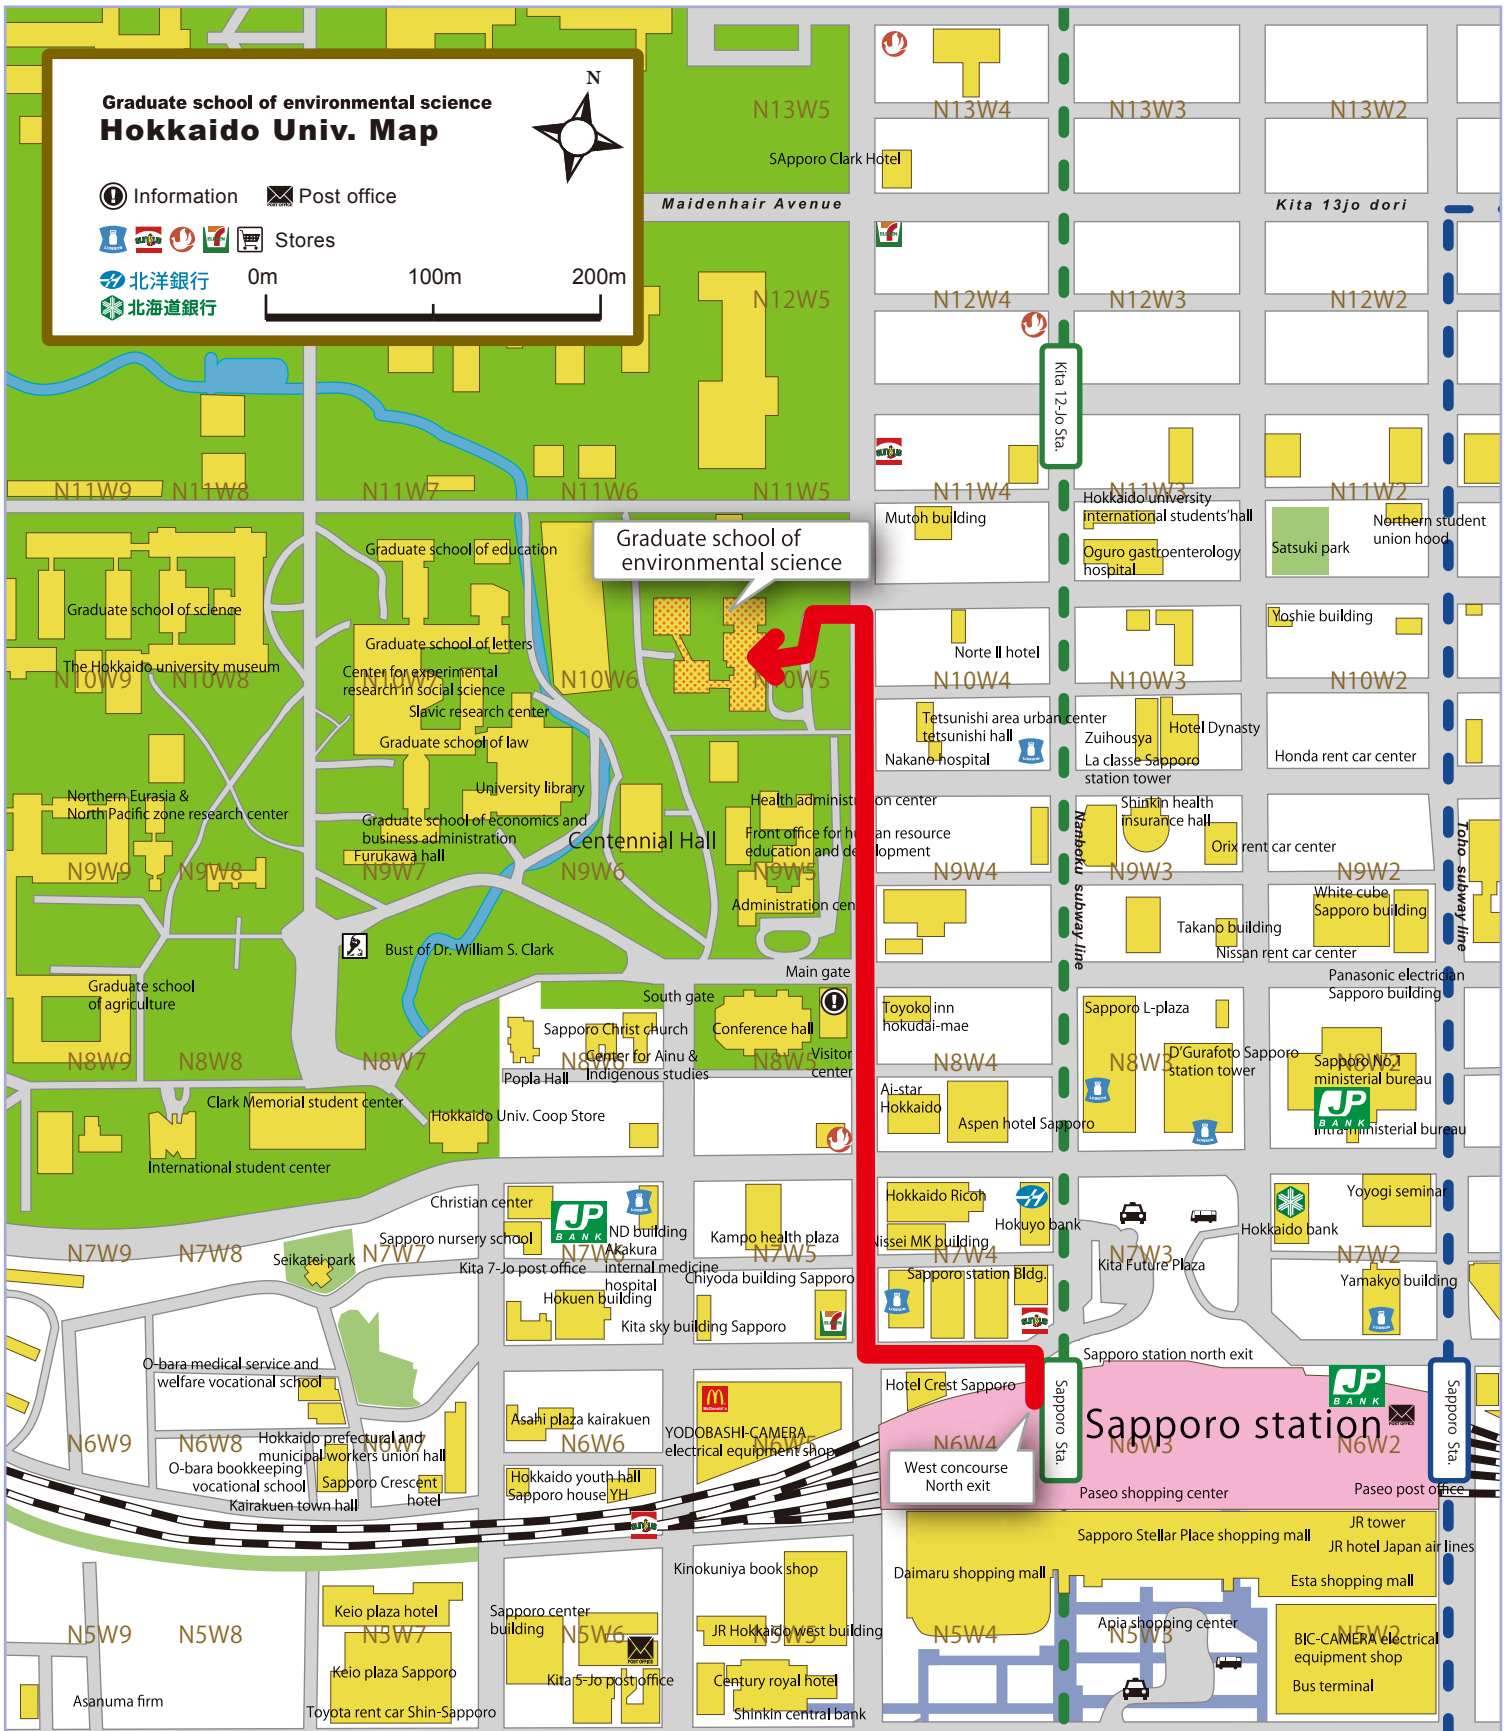

**Graduate school of environmental science
Hokkaido Univ. Map**

Information Post office

Stores

北洋銀行
北海道銀行

0m 100m 200m

Graduate school of environmental science

Sapporo station

West concourse
North exit

Centennial Hall

Main gate

South gate

Asahi plaza kairakuen

Sapporo center building

Kita 5-Jo post office